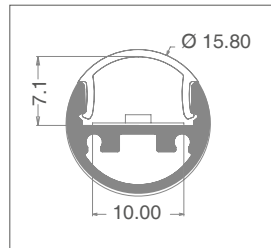

DECORATIVE PROFILES MINILIGHT: P02D

CHARACTERISTICS

Aluminium profile with a circular section of 15,8 mm, with a PC diffuser.

CAN BE USED WITH LED STRIPS WITH MAXIMUM WIDTH:

10 mm.

MAXIMUM POWER

15W/m

MATERIALS

6063 aluminium profile with a PC screen.

ACCESSORIES INCLUDED

Every 3 metre bar is complete with 3 sets of end caps (with or without holes) and 3 sets of mounting clips.

INSTALLATION

Surface installation con le right clips. Cabling can be in line with the profile or exit the back of the profile.

PACKAGE

Supplied in packages with 5 3 metre bar complete with screen and accessories. Spare accessories available with separate code.

Cutting Project profiles to size*:

fixed cost of piece work

VA04

* Includes mounting accessories.

IP20

art	Description	Ø	L	8011905	
P02D-S-PF-300	profile complete with screen	15,8	3000	912802	1 / 5

MAX 10mm     ♦ To be discontinued

art	Description	8011905	
P02D-A-EC	3+3 metal end caps	912819	1

art	Description	8011905	
P02D-A-MC	3 sets of metal mounting clips	912826	1