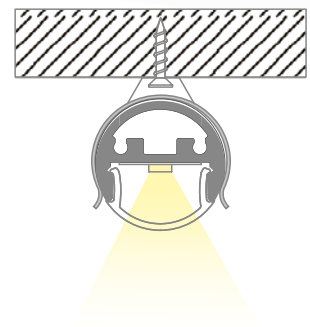

DECORATIVE PROFILES MINILIGHT: P02D

CHARACTERISTICS

Aluminium profile with a circular section of 15,8 mm, with a PC diffuser.

CAN BE USED WITH LED STRIPS WITH MAXIMUM WIDTH:

10 mm.

MAXIMUM POWER

15W/m

MATERIALS

6063 aluminium profile with a PC screen.

ACCESSORIES INCLUDED

Every 3 metre bar is complete with 3 sets of end caps (with or without holes) and 3 sets of mounting clips.

INSTALLATION

Surface installation con le right clips. Cabling can be in line with the profile or exit the back of the profile.

PACKAGE

Supplied in packages with 5 3 metre bar complete with screen and accessories. Spare accessories available with separate code.

Cutting Project profiles to size*:

fixed cost of piece work

VA04

* Includes mounting accessories.

IP20

art	Description	Ø	L	8011905	
P02D-S-PF-300	profile complete with screen	15,8	3000	912802	1 / 5

MAX 10mm ♦ To be discontinued

art	Description	8011905	
P02D-A-EC	3+3 metal end caps	912819	1

art	Description	8011905	
P02D-A-MC	3 sets of metal mounting clips	912826	1

♦ To be discontinued